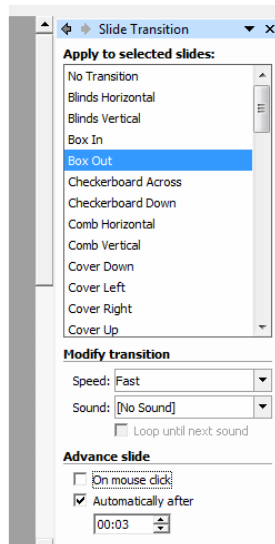

Slide Transitions in PowerPoint

Go to Slide Show → Slide Transition

Look to the bottom of the slide transition choices. You can have the slide move when you click on it, or have it move automatically. This is a nice way to control timing.