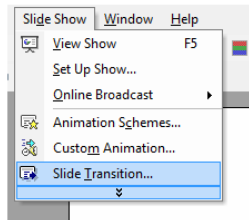

Slide Transitions in PowerPoint

Go to Slide Show → Slide Transition

Look to the bottom of the slide transition choices. You can have the slide move when you click on it, or have it move automatically. This is a nice way to control timing.